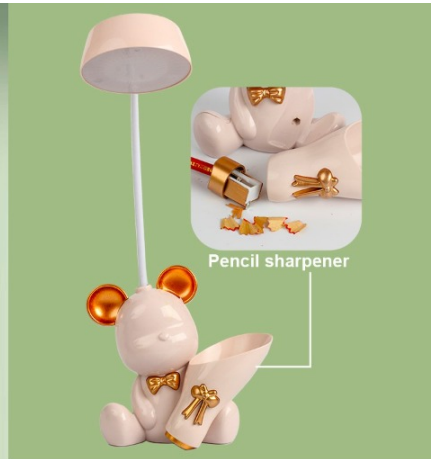

3in1
Study Desk LED Lamp
Pen Holder, Sharpener

RS-3011