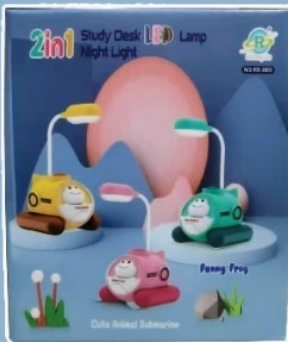

NO.RS-3001

LED Lamp  
Pen Holder  
Sharpener

Study Desk **LED** Lamp

# 2in1 Study Desk LED Lamp Night Light

Rabbit & Frog

RS-3002/3

NO.RS-3002

Big size + Special Night Light function

NO.RS-3003

RS3004/5  
Study Desk LED Lamp

RS-3004

Cartoon Animal Car 120pc ctn

Rechargeable Lamp with Pen Holder & Pencil Sharpener!

RS-3005

# 2in1 Study Desk LED Lamp Night Light

128pc ctn

so cute and colourful designs

Pull out the small drawer and pour out the pencil shavings

It's not only a lamp, but also a pencil sharpener

Two-way LED light  
A colorful night light  
USB charging port